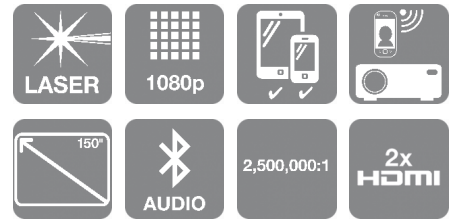

EF-12

DATASHEET / BROCHURE

Supersize entertainment wherever and whenever with this stylish mini laser projector, part of the new EpiqVision Mini range, complete with Android TV™ and sound by YAMAHA.

This projector's sleek and sophisticated styling could easily distract you from its impressive range of features. It's easy to move from room-to-room and projects almost instantly and in any direction. With Smart solutions and sound by YAMAHA, it's the perfect solution for a visually connected home. Images appear more bright and vivid thanks to Epson's 3LCD technology.

Stylish, mini laser projector

This compact projector can be projected in any direction - on a wall, ceiling or floor. It's copper bezel and built-in Yamaha speaker will make you want to leave it out on display for everyone to see.

Bigger is better

Create the big screen experience wherever you want with an impressive 150-inch display. With Epson's equally high White and Colour Light Output images are clear, sharp and content is brought to life.